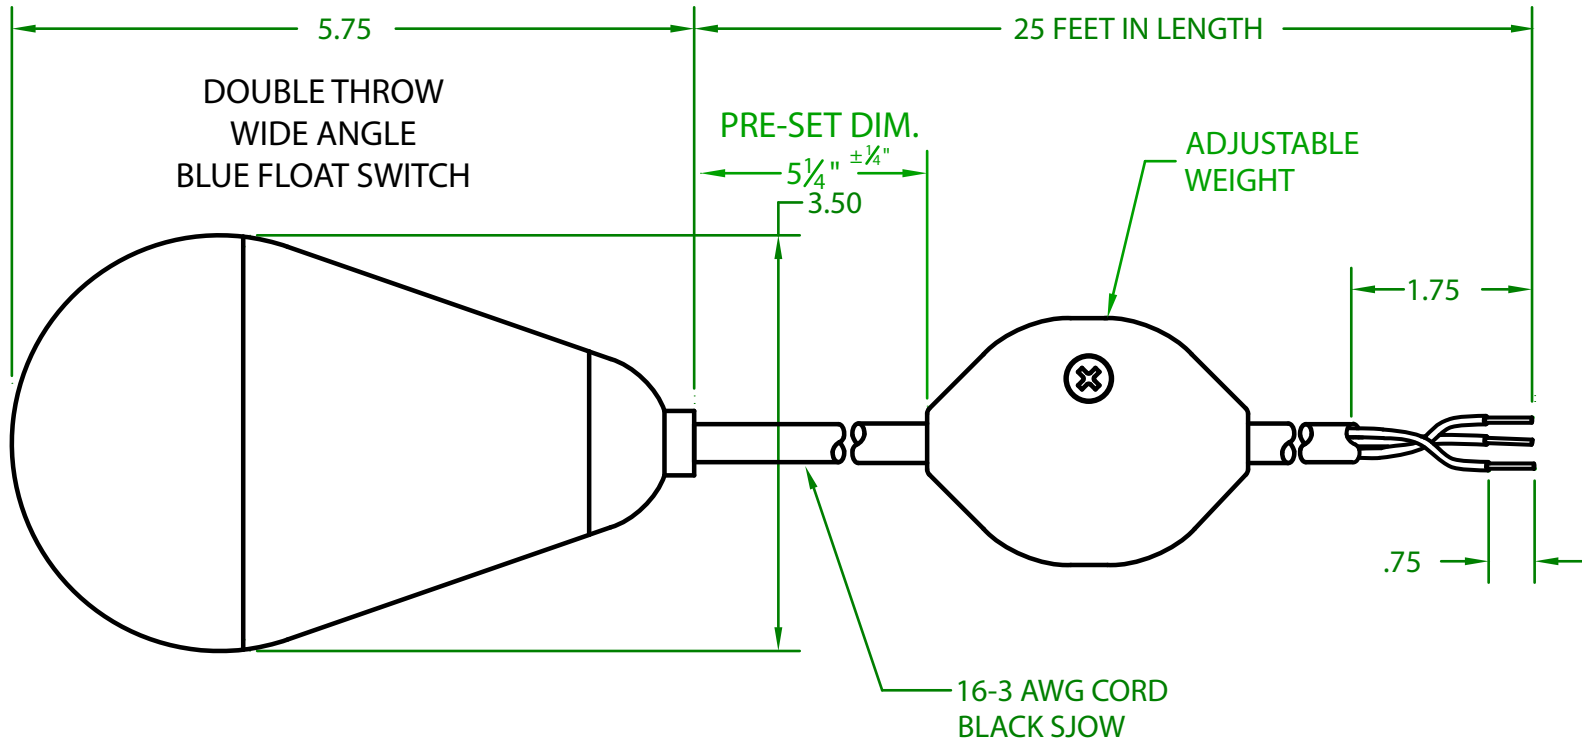

### MECHANICAL FLOAT

OPERATING ANGLE: SWITCHES @ 45° ABOVE AND 45° BELOW HORIZONTAL.

@ 45° ABOVE HORIZONTAL:

(RED IS CLOSED / WHITE IS OPEN)

@ 45° BELOW HORIZONTAL: (NORMAL POSITION)

(RED IS OPEN / WHITE IS CLOSED)